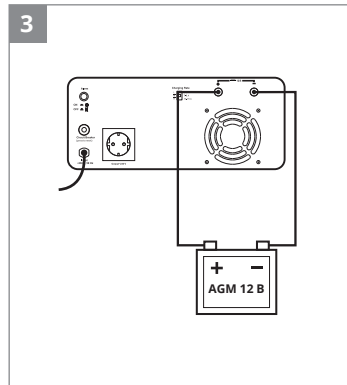

## QUICK START GUIDE

UPS FOR PROLONGED POWER SUPPLY

www.sven.fi

RT-500  
RT-1000

<https://www.sven.fi/en/catalog/ups.htm>

**EN** The detailed product information and user manual are on the website. The date of manufacture is on the package.