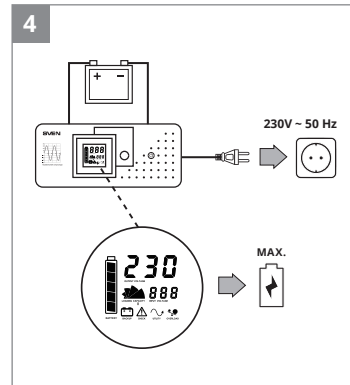

## QUICK START GUIDE

UPS FOR PROLONGED POWER SUPPLY

www.sven.fi

RT-500  
RT-1000

<https://www.sven.fi/en/catalog/ups.htm>

**EN** The detailed product information and user manual are on the website. The date of manufacture is on the package.