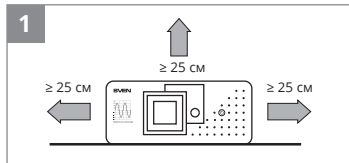

## QUICK START GUIDE

UPS FOR PROLONGED POWER SUPPLY

www.sven.fi

RT-500  
RT-1000

<https://www.sven.fi/en/catalog/ups.htm>

**EN** The detailed product information and user manual are on the website. The date of manufacture is on the package.