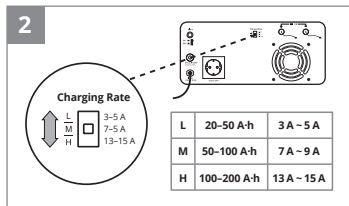

## QUICK START GUIDE

UPS FOR PROLONGED POWER SUPPLY

www.sven.fi

RT-500  
RT-1000

<https://www.sven.fi/en/catalog/ups.htm>

**EN** The detailed product information and user manual are on the website. The date of manufacture is on the package.