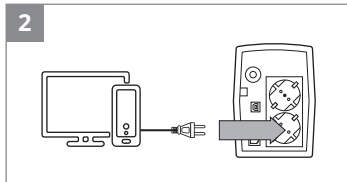

SVEN[®]

QUICK START GUIDE

UNINTERRUPTIBLE POWER SUPPLY

www.sven.fi

PRO 650 (LCD, USB)
PRO 1500 (LCD, USB)

<https://www.sven.fi/en/catalog/ups.htm>

EN The detailed product information and user manual are on the website. The date of manufacture is on the package.