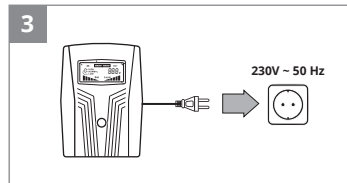

SVEN[®]

QUICK START GUIDE

UNINTERRUPTIBLE POWER SUPPLY

www.sven.fi

PRO 650 (LCD, USB)
PRO 1500 (LCD, USB)

<https://www.sven.fi/en/catalog/ups.htm>

EN The detailed product information and user manual are on the website. The date of manufacture is on the package.