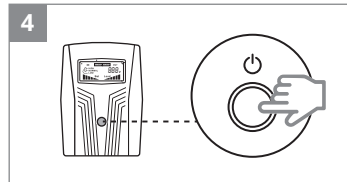

SVEN[®]

QUICK START GUIDE

UNINTERRUPTIBLE POWER SUPPLY

www.sven.fi

PRO 650 (LCD, USB)
PRO 1500 (LCD, USB)

<https://www.sven.fi/en/catalog/ups.htm>

EN The detailed product information and user manual are on the website. The date of manufacture is on the package.