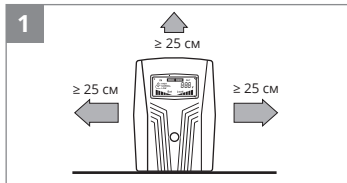

SVEN[®]

QUICK START GUIDE

UNINTERRUPTIBLE POWER SUPPLY

www.sven.fi

PRO 650 (LCD, USB)
PRO 1500 (LCD, USB)

<https://www.sven.fi/en/catalog/ups.htm>

EN The detailed product information and user manual are on the website. The date of manufacture is on the package.