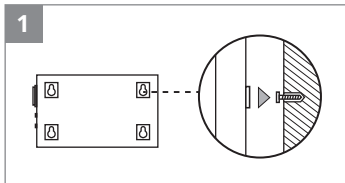

**SVEN®**

**QUICK START GUIDE**  
WALL-MOUNTED AUTOMATIC  
VOLTAGE REGULATOR

www.sven.fi

AVR SLIM-500 LCD  
AVR SLIM-1000 LCD  
AVR SLIM-2000 LCD

<https://www.sven.fi/en/catalog/stabilizer.htm>

**EN** The detailed product information and user manual are on the website. The date of manufacture is on the package.