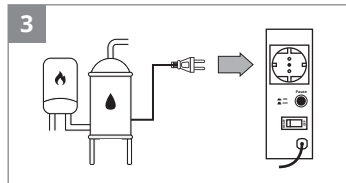

**SVEN®**

**QUICK START GUIDE**  
WALL-MOUNTED AUTOMATIC  
VOLTAGE REGULATOR

www.sven.fi

AVR SLIM-500 LCD  
AVR SLIM-1000 LCD  
AVR SLIM-2000 LCD

<https://www.sven.fi/en/catalog/stabilizer.htm>

**EN** The detailed product information and user manual are on the website. The date of manufacture is on the package.