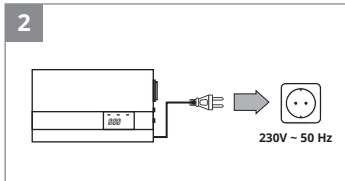

**SVEN®**

**QUICK START GUIDE**  
WALL-MOUNTED AUTOMATIC  
VOLTAGE REGULATOR

www.sven.fi

AVR SLIM-500 LCD  
AVR SLIM-1000 LCD  
AVR SLIM-2000 LCD

<https://www.sven.fi/en/catalog/stabilizer.htm>

**EN** The detailed product information and user manual are on the website. The date of manufacture is on the package.