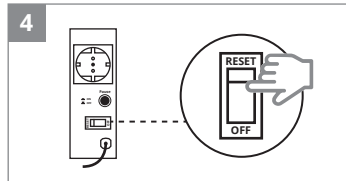

**SVEN®**

**QUICK START GUIDE**  
WALL-MOUNTED AUTOMATIC  
VOLTAGE REGULATOR

www.sven.fi

AVR SLIM-500 LCD  
AVR SLIM-1000 LCD  
AVR SLIM-2000 LCD

<https://www.sven.fi/en/catalog/stabilizer.htm>

**EN** The detailed product information and user manual are on the website. The date of manufacture is on the package.