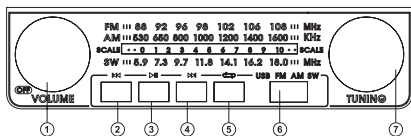

Description

- ① Portable radio on/off knob/volume control knob
- ② Previous track (in Player mode)
- ③ Play/Pause button (in Player mode)
- ④ Next track (in Player mode)
- ⑤ Repeat mode selection button (in Player mode):
 - repeats the current track;
 - plays all tracks in the sequential order
- ⑥ Mode select button (Player/FM/AM/SW Radio)
- ⑦ Station tuning knob
- ⑧ Telescopic swivel antenna
- ⑨ Headphones jack
- ⑩ USB: USB-flash card slot
- ⑪ MP3: Player mode indicator
- ⑫ SD card slot
- ⑬ Micro SD card slot
- ⑭  IN: Connector for charging radio from 4.5 V charger
- ⑮ Connector with  5B output
- ⑯ LED charge indicator
- ⑰ Power switch from the mains/built-in battery or batteries type D / UM-1
- ⑱ Connector for charging radio from mains ~ 230V
- ⑲ Battery compartment type D/UM-1

Fig. 1. Control panel

Fig. 2. Top view

Fig. 3. Rear view

CONNECTION AND OPERATION

Attention! *The built-in battery must be charged completely prior to the application.*

Battery charging

- Connect the radio to the 230V mains socket via the jack ⑯ using the power cord (included) or via the jack ⑭ to the 4.5 V battery charger (not included). During battery charging the indicato ⑯ is red.
- The battery is used in radio as an integral part of the device, therefore do not try to extract or replace it, because this can result in the warranty cancellation or the device damage.
- Adjust the overall volume level by turning the knob ①.