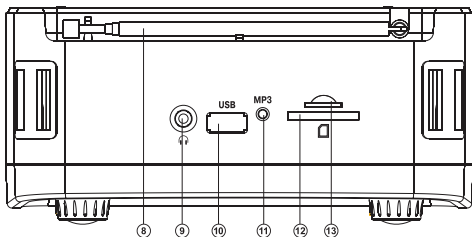

Description

- ① Portable radio on/off knob/volume control knob
- ② Previous track (in Player mode)
- ③ Play/Pause button (in Player mode)
- ④ Next track (in Player mode)
- ⑤ Repeat mode selection button (in Player mode):
 - repeats the current track;
 - plays all tracks in the sequential order
- ⑥ Mode select button (Player/FM/AM/SW Radio)
- ⑦ Station tuning knob
- ⑧ Telescopic swivel antenna
- ⑨ Headphones jack
- ⑩ USB: USB-flash card slot
- ⑪ MP3: Player mode indicator
- ⑫ SD card slot
- ⑬ Micro SD card slot
- ⑭  IN: Connector for charging radio from 4.5 V charger
- ⑮ Connector with  5B output
- ⑯ LED charge indicator
- ⑰ Power switch from the mains/built-in battery or batteries type D / UM-1
- ⑱ Connector for charging radio from mains ~ 230V
- ⑲ Battery compartment type D/UM-1

Fig. 1. Control panel

Fig. 2. Top view

Fig. 3. Rear view

CONNECTION AND OPERATION

Attention! *The built-in battery must be charged completely prior to the application.*

Battery charging

- Connect the radio to the 230V mains socket via the jack ⑯ using the power cord (included) or via the jack ⑭ to the 4.5 V battery charger (not included). During battery charging the indicato ⑯ is red.
- The battery is used in radio as an integral part of the device, therefore do not try to extract or replace it, because this can result in the warranty cancellation or the device damage.
- Adjust the overall volume level by turning the knob ①.