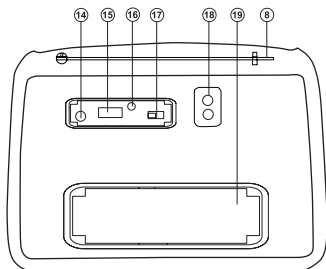

Description

- ① Portable radio on/off knob/volume control knob
- ② Previous track (in Player mode)
- ③ Play/Pause button (in Player mode)
- ④ Next track (in Player mode)
- ⑤ Repeat mode selection button (in Player mode):
 - repeats the current track;
 - plays all tracks in the sequential order
- ⑥ Mode select button (Player/FM/AM/SW Radio)
- ⑦ Station tuning knob
- ⑧ Telescopic swivel antenna
- ⑨ Headphones jack
- ⑩ USB: USB-flash card slot
- ⑪ MP3: Player mode indicator
- ⑫ SD card slot
- ⑬ Micro SD card slot
- ⑭  IN: Connector for charging radio from 4.5 V charger
- ⑮ Connector with  5B output
- ⑯ LED charge indicator
- ⑰ Power switch from the mains/built-in battery or batteries type D / UM-1
- ⑱ Connector for charging radio from mains ~ 230V
- ⑲ Battery compartment type D/UM-1

Fig. 1. Control panel

Fig. 2. Top view

Fig. 3. Rear view

CONNECTION AND OPERATION

Attention! *The built-in battery must be charged completely prior to the application.*

Battery charging

- Connect the radio to the 230V mains socket via the jack ⑯ using the power cord (included) or via the jack ⑭ to the 4.5 V battery charger (not included). During battery charging the indicato ⑯ is red.
- The battery is used in radio as an integral part of the device, therefore do not try to extract or replace it, because this can result in the warranty cancellation or the device damage.
- Adjust the overall volume level by turning the knob ①.