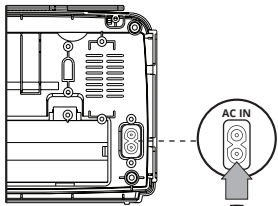

1

2

3

4

<https://www.sven.fi/en/catalog/portable_radio.htm>