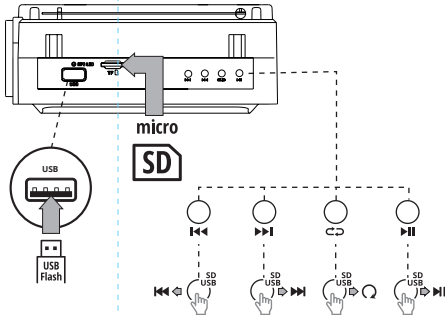

1

2

3

4

<https://www.sven.fi/en/catalog/portable_radio.htm>