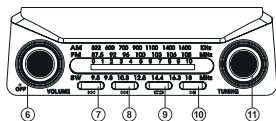

SPECIAL FEATURES

- Built-in FM/AM/SW tuner
- Built-in player for audio files from USB flash and microSD card
- Telescopic swivel antenna
- Built-in battery

Description

- ① Mode select button (Player/FM/AM/SW Radio)
- ② On/off flashlight button
- ③ CHARGE: LED charge indicator
- ④ Connector for charging radio from 4.5V charger
- ⑤ Connector with $\text{---} \text{---} \text{---}$ 4V output
- ⑥ Portable radio on/off knob/volume control knob
- ⑦ Previous track (in Player mode)
- ⑧ Next track (in Player mode)
- ⑨ Repeat mode selection button (in Player mode):
 - repeats the current track;
 - plays all tracks in the sequential order
- ⑩ Play/Pause button (in Player mode)
- ⑪ Station tuning knob
- ⑫ Telescopic swivel antenna
- ⑬ MP3 LED: Player mode indicator
- ⑭ Micro SD card slot
- ⑮ Flashlight
- ⑯ USB: USB-flash card slot
- ⑰ Battery compartment type D/UM-1
- ⑱ Connector for charging radio from mains ~ 230V

Fig. 1. Side view* SRP-525

* SRP-535 side view is identical to model SRP-525

Fig. 2. Front control panel SRP-525

Fig. 3. Top view SRP-525

Fig. 4. Rear view** SRP-525

Fig. 5. Front control panel SRP-535

Fig. 6. Top view SRP-535

** SRP-535 rear view is identical to model SRP-525

CONNECTION AND OPERATION

Attention! The built-in battery must be charged completely prior to the application.

Battery charging

- Connect the radio to the 230V mains socket via the jack ⑯ using the power cord (included) or via the jack ④ to the 6V battery charger (not included). During battery charging the indicato ③ is red.
- The battery is used in radio as an integral part of the device, therefore do not try to extract or replace it, because this can result in the warranty cancellation or the device damage.
- Adjust the overall volume level by turning the knob ⑥.