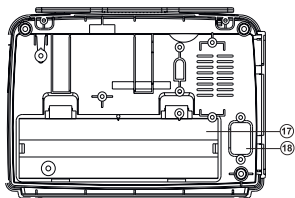

Fig. 1. Side view* SRP-525

* SRP-535 side view is identical to model SRP-525

Fig. 2. Front control panel SRP-525

Fig. 3. Top view SRP-525

Fig. 4. Rear view** SRP-525

Fig. 5. Front control panel SRP-535

Fig. 6. Top view SRP-535

** SRP-535 rear view is identical to model SRP-525

CONNECTION AND OPERATION

Attention! The built-in battery must be charged completely prior to the application.

Battery charging

- Connect the radio to the 230V mains socket via the jack ⑯ using the power cord (included) or via the jack ④ to the 6V battery charger (not included). During battery charging the indicato ③ is red.
- The battery is used in radio as an integral part of the device, therefore do not try to extract or replace it, because this can result in the warranty cancellation or the device damage.
- Adjust the overall volume level by turning the knob ⑥.