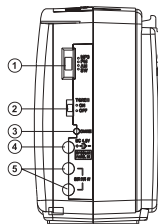

SPECIAL FEATURES

- Built-in FM/AM/SW tuner
- Built-in player for audio files from USB flash and microSD card
- Telescopic swivel antenna
- Built-in battery

Description

- ① Mode select button (Player/FM/AM/SW Radio)
- ② On/off flashlight button
- ③ CHARGE: LED charge indicator
- ④ Connector for charging radio from 4.5V charger
- ⑤ Connector with $\text{---} \text{---} \text{---}$ 4V output
- ⑥ Portable radio on/off knob/volume control knob
- ⑦ Previous track (in Player mode)
- ⑧ Next track (in Player mode)
- ⑨ Repeat mode selection button (in Player mode):
 - repeats the current track;
 - plays all tracks in the sequential order
- ⑩ Play/Pause button (in Player mode)
- ⑪ Station tuning knob
- ⑫ Telescopic swivel antenna
- ⑬ MP3 LED: Player mode indicator
- ⑭ Micro SD card slot
- ⑮ Flashlight
- ⑯ USB: USB-flash card slot
- ⑰ Battery compartment type D/UM-1
- ⑱ Connector for charging radio from mains ~ 230V

Fig. 1. Side view* SRP-525

* SRP-535 side view is identical to model SRP-525

Fig. 2. Front control panel SRP-525

Fig. 3. Top view SRP-525

Fig. 4. Rear view** SRP-525

Fig. 5. Front control panel SRP-535

Fig. 6. Top view SRP-535

** SRP-535 rear view is identical to model SRP-525

CONNECTION AND OPERATION

Attention! The built-in battery must be charged completely prior to the application.

Battery charging

- Connect the radio to the 230V mains socket via the jack ⑯ using the power cord (included) or via the jack ④ to the 6V battery charger (not included). During battery charging the indicato ③ is red.
- The battery is used in radio as an integral part of the device, therefore do not try to extract or replace it, because this can result in the warranty cancellation or the device damage.
- Adjust the overall volume level by turning the knob ⑥.