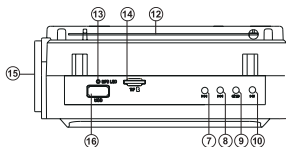

Fig. 1. Side view* SRP-525

* SRP-535 side view is identical to model SRP-525

Fig. 2. Front control panel SRP-525

Fig. 3. Top view SRP-525

Fig. 4. Rear view** SRP-525

Fig. 5. Front control panel SRP-535

Fig. 6. Top view SRP-535

** SRP-535 rear view is identical to model SRP-525

CONNECTION AND OPERATION

Attention! The built-in battery must be charged completely prior to the application.

Battery charging

- Connect the radio to the 230V mains socket via the jack ⑯ using the power cord (included) or via the jack ④ to the 6V battery charger (not included). During battery charging the indicato ③ is red.
- The battery is used in radio as an integral part of the device, therefore do not try to extract or replace it, because this can result in the warranty cancellation or the device damage.
- Adjust the overall volume level by turning the knob ⑥.