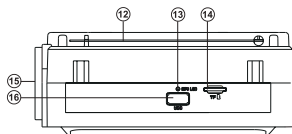

Fig. 1. Side view* SRP-525

* SRP-535 side view is identical to model SRP-525

Fig. 2. Front control panel SRP-525

Fig. 3. Top view SRP-525

Fig. 4. Rear view** SRP-525

Fig. 5. Front control panel SRP-535

Fig. 6. Top view SRP-535

** SRP-535 rear view is identical to model SRP-525

CONNECTION AND OPERATION

Attention! The built-in battery must be charged completely prior to the application.

Battery charging

- Connect the radio to the 230V mains socket via the jack ⑯ using the power cord (included) or via the jack ④ to the 6V battery charger (not included). During battery charging the indicato ③ is red.
- The battery is used in radio as an integral part of the device, therefore do not try to extract or replace it, because this can result in the warranty cancellation or the device damage.
- Adjust the overall volume level by turning the knob ⑥.