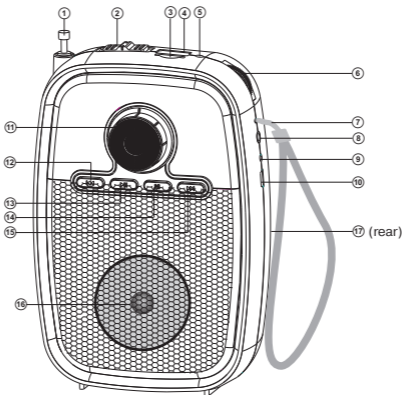

#### **SPECIAL FEATURES**

- Built-in FM/AM tuner
- Built-in player for audio files from USB flash and microSD card
- Telescopic swivel antenna
- Built-in battery
- Headphone jack

**Description**

- ① Telescopic swivel antenna
- ② Mode button (Player / FM / AM radio)
- ③ MicroSD card slot
- ④ USB-flash card slot
- ⑤ Player mode indicator
- ⑥ Portable radio on/off wheel / volume control wheel
- ⑦ Carrying strap
- ⑧ Headphone jack
- ⑨ LED charge indicator
- ⑩ DC 5V: connector for charging AC from 5V charger
- ⑪ Station tuning knob
- ⑫ Previous track (in Player mode)

Fig. 1. Speaker system description

- ⑬ Play/Pause button (in Player mode)
- ⑭ Playback selection switch with USB flash or microSD memory card
- ⑮ Next track (in Player mode)
- ⑯ Speaker
- ⑰ Battery compartment type 18650, 3.7V (rear)