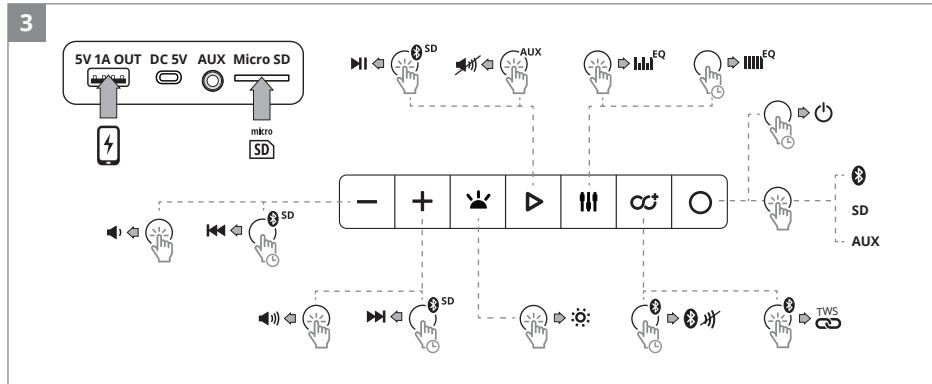

<https://www.sven.fi/en/catalog/portable_acoustics.htm>