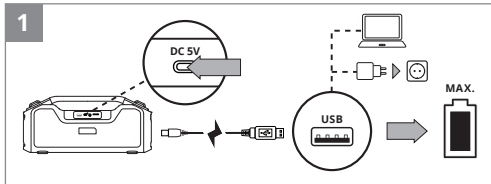

<https://www.sven.fi/en/catalog/portable_acoustics.htm>