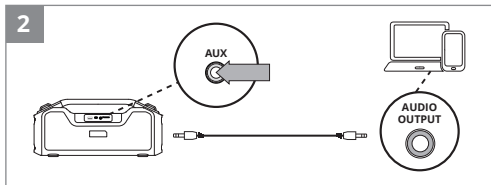

<https://www.sven.fi/en/catalog/portable_acoustics.htm>