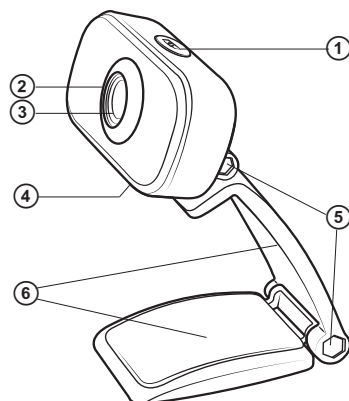

- Connect the web camera to an available USB port.
- For Windows XP/Vista/7/8/Mac OS 10.4.8/Linux 2.6.18 or up the web camera supports Plug and Play technology. The device installs automatically after its connection to a USB port.

6. DESCRIPTION

- ① Snapshot button
- ② Focus
- ③ Lenses
- ④ Built-in microphone
- ⑤ Hinges
- ⑥ Stand for camera fixation

Fig. 1.

7. TECHNICAL SPECIFICATIONS

Parameter, unit	Value
Sensor type	CMOS
Resolution, pix	1920 × 1080
Frame rate, FPS	up to 30
Effective focal length, mm	4.2
Image resolution, Mpx	up to 2.0
Cable length, m	1.5
Dimensions, mm	55 × 75 × 30