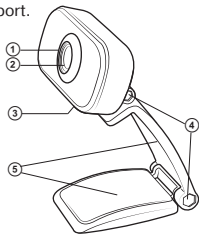

6. DESCRIPTION

- ① Focus
- ② Lenses
- ③ Built-in microphone
- ④ Hinges
- ⑤ Stand for camera fixation

Fig. 1.

7. TECHNICAL SPECIFICATIONS

Parameter, unit	Value
Sensor type	CMOS
Resolution, pix	1920 × 1080
Frame rate, FPS	up to 30
Focal distance, cm	30
Cable length, m	1.5
Dimensions, mm	80 × 55 × 35