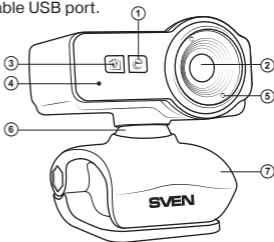

6. DESCRIPTION

- ① Snapshot button
- ② Lenses
- ③ Effects switch button
- ④ Built-in microphone
- ⑤ Focus
- ⑥ Hinge
- ⑦ Mounting clip

Fig. 1. Web camera description

7. TECHNICAL SPECIFICATIONS

Parameter, unit	Value
Sensor type	CMOS
Resolution, pix	640 × 480
Frame rate, frames/sec	up to 30 fps for 640 × 480
Focus distance, mm	2.8 to infinity
Cable length, m	1.5