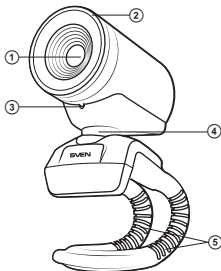

6. DESCRIPTION

- ① Lenses
- ② Focus
- ③ Built-in microphone
- ④ Ball-type hinge
- ⑤ Flexible mount

Fig. 1. Web camera description

7. TECHNICAL SPECIFICATION

Parameter, unit	Value
Sensor type	CMOS
Resolution, pix	1280 × 1024, maximum 3200 × 2400 (enhanced by software)
Frame rate, frames/sec	up to 30 fps for 640 × 480
Focus distance, mm	8 to infinity
Cable length, m	1.25