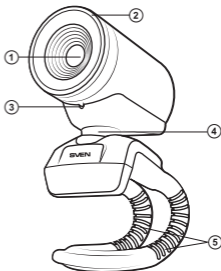

6. DESCRIPTION

- ① Lenses
- ② Focus
- ③ Built-in microphone
- ④ Ball-type hinge
- ⑤ Flexible mount

Fig. 1. Web camera description

7. TECHNICAL SPECIFICATION

Parameter, unit	Value
Sensor type	CMOS
Resolution, pix	1280 × 1024, maximum 3200 × 2400 (enhanced by software)
Frame rate, frames/sec	up to 30 fps for 640 × 480
Focus distance, mm	8 to infinity
Cable length, m	1.25