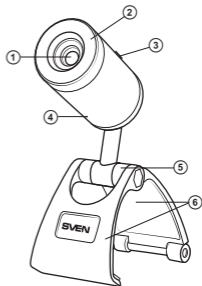

6. DESCRIPTION

- ① Lenses
- ② Focus
- ③ Snapshot button
- ④ Built-in microphone
- ⑤ Hinge
- ⑥ Mounting clip

Fig. 1. Web camera description

7. TECHNICAL SPECIFICATION

Parameter, unit	Value
Sensor type	CMOS
Resolution, pix	640 × 480, maximum 3200 × 2400 (enhanced by software)
Frame rate, frames/sec	up to 30 fps for 640 × 480
Focus distance, mm	3 to infinity
Cable length, m	1.25