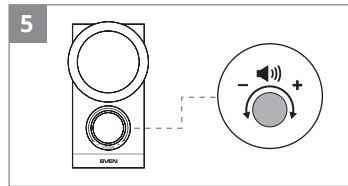

SVEN®

QUICK START GUIDE
2.1 MULTIMEDIA SPEAKER SYSTEM

www.sven.fi

MS-150

[https://www.sven.fi/en/
catalog/multimedia_2.1.htm](https://www.sven.fi/en/catalog/multimedia_2.1.htm)

EN The detailed product information and user manual are on the website. The date of manufacture is on the package.