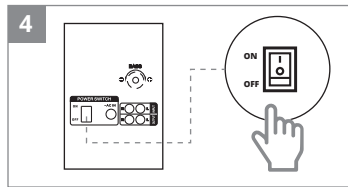

SVEN®

QUICK START GUIDE
2.1 MULTIMEDIA SPEAKER SYSTEM

www.sven.fi

MS-150

[https://www.sven.fi/en/
catalog/multimedia_2.1.htm](https://www.sven.fi/en/catalog/multimedia_2.1.htm)

EN The detailed product information and user manual are on the website. The date of manufacture is on the package.