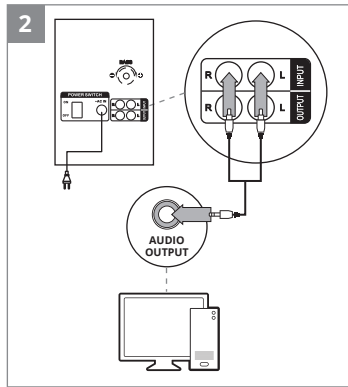

SVEN®

QUICK START GUIDE
2.1 MULTIMEDIA SPEAKER SYSTEM

www.sven.fi

MS-150

[https://www.sven.fi/en/
catalog/multimedia_2.1.htm](https://www.sven.fi/en/catalog/multimedia_2.1.htm)

EN The detailed product information and user manual are on the website. The date of manufacture is on the package.