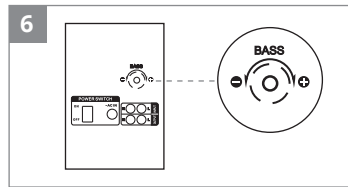

SVEN®

QUICK START GUIDE
2.1 MULTIMEDIA SPEAKER SYSTEM

www.sven.fi

MS-150

[https://www.sven.fi/en/
catalog/multimedia_2.1.htm](https://www.sven.fi/en/catalog/multimedia_2.1.htm)

EN The detailed product information and user manual are on the website. The date of manufacture is on the package.