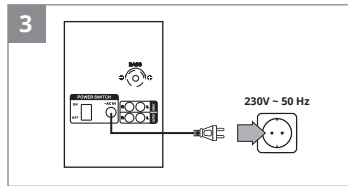

SVEN®

QUICK START GUIDE
2.1 MULTIMEDIA SPEAKER SYSTEM

www.sven.fi

MS-150

[https://www.sven.fi/en/
catalog/multimedia_2.1.htm](https://www.sven.fi/en/catalog/multimedia_2.1.htm)

EN The detailed product information and user manual are on the website. The date of manufacture is on the package.