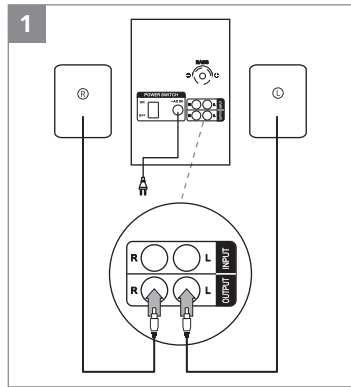

SVEN®

QUICK START GUIDE
2.1 MULTIMEDIA SPEAKER SYSTEM

www.sven.fi

MS-150

[https://www.sven.fi/en/
catalog/multimedia_2.1.htm](https://www.sven.fi/en/catalog/multimedia_2.1.htm)

EN The detailed product information and user manual are on the website. The date of manufacture is on the package.