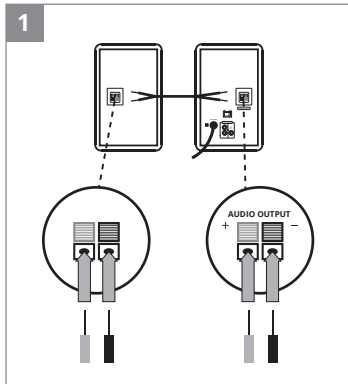

SVEN®

QUICK START GUIDE
2.0 MULTIMEDIA SPEAKER SYSTEM

www.sven.fi

SPS-710