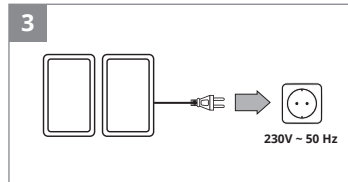

SVEN®

QUICK START GUIDE
2.0 MULTIMEDIA SPEAKER SYSTEM

www.sven.fi

SPS-710