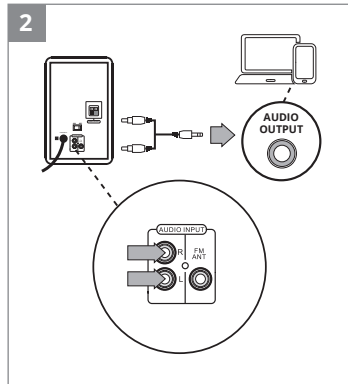

SVEN®

QUICK START GUIDE
2.0 MULTIMEDIA SPEAKER SYSTEM

www.sven.fi

SPS-710