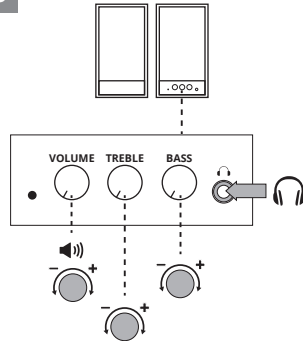

1

2

3

4

5

https://www.sven.fi/en/catalog/multimedia_2.0.htm

QUICK START GUIDE**2.0 MULTIMEDIA SPEAKER SYSTEM**www.sven.fi**SPS-702**

EN The detailed product information and user manual are on the website. The date of manufacture is on the package.