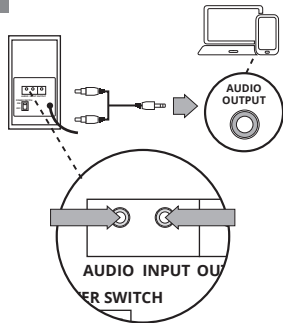

1

2

3

4

5

https://www.sven.fi/en/catalog/multimedia_2.0.htm

QUICK START GUIDE**2.0 MULTIMEDIA SPEAKER SYSTEM**www.sven.fi**SPS-702**

EN The detailed product information and user manual are on the website. The date of manufacture is on the package.