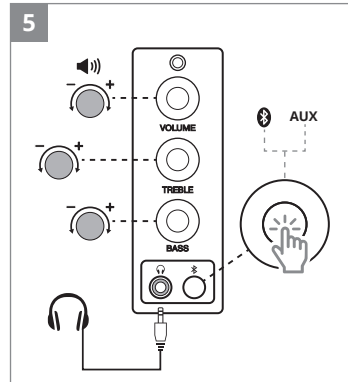

**SVEN**<sup>®</sup>

**QUICK START GUIDE**  
2.0 MULTIMEDIA SPEAKER SYSTEM

www.sven.fi

SPS-614  
SPS-701  
SPS-705

[https://www.sven.fi/en/  
catalog/multimedia\\_2.0.htm](https://www.sven.fi/en/catalog/multimedia_2.0.htm)