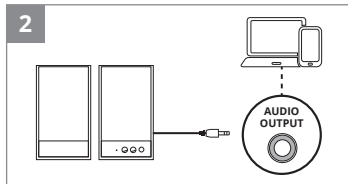

**SVEN**<sup>®</sup>

**QUICK START GUIDE**  
2.0 MULTIMEDIA SPEAKER SYSTEM

www.sven.fi

SPS-607  
SPS-608  
SPS-609

[https://www.sven.fi/en/catalog/multimedia\\_2.0.htm](https://www.sven.fi/en/catalog/multimedia_2.0.htm)