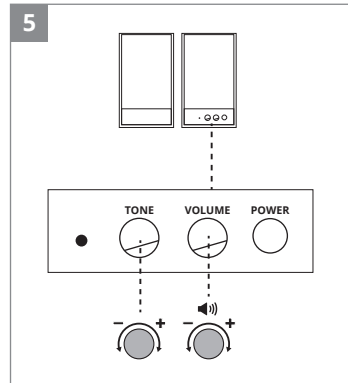

**SVEN**<sup>®</sup>

**QUICK START GUIDE**  
2.0 MULTIMEDIA SPEAKER SYSTEM

www.sven.fi

SPS-607  
SPS-608  
SPS-609

[https://www.sven.fi/en/catalog/multimedia\\_2.0.htm](https://www.sven.fi/en/catalog/multimedia_2.0.htm)