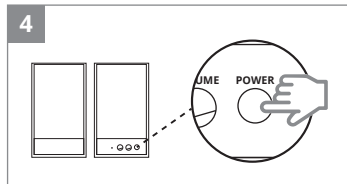

**SVEN**<sup>®</sup>

**QUICK START GUIDE**  
2.0 MULTIMEDIA SPEAKER SYSTEM

www.sven.fi

SPS-607  
SPS-608  
SPS-609

[https://www.sven.fi/en/catalog/multimedia\\_2.0.htm](https://www.sven.fi/en/catalog/multimedia_2.0.htm)