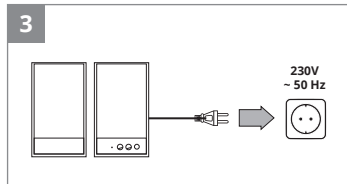

**SVEN**<sup>®</sup>

**QUICK START GUIDE**  
2.0 MULTIMEDIA SPEAKER SYSTEM

www.sven.fi

SPS-607  
SPS-608  
SPS-609

[https://www.sven.fi/en/catalog/multimedia\\_2.0.htm](https://www.sven.fi/en/catalog/multimedia_2.0.htm)