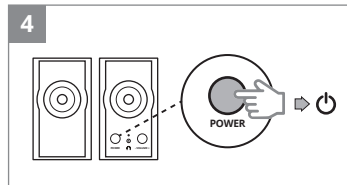

SVEN[®]

QUICK START GUIDE
2.0 MULTIMEDIA SPEAKER SYSTEM

www.sven.fi

SPS-605
SPS-606

[https://www.sven.fi/en/
catalog/multimedia_2.0.htm](https://www.sven.fi/en/catalog/multimedia_2.0.htm)

EN The detailed product information and user manual are on the website. The date of manufacture is on the package.