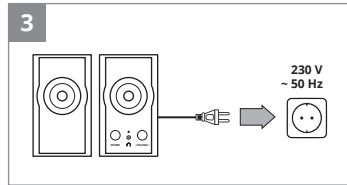

SVEN[®]

QUICK START GUIDE
2.0 MULTIMEDIA SPEAKER SYSTEM

www.sven.fi

SPS-605
SPS-606

[https://www.sven.fi/en/
catalog/multimedia_2.0.htm](https://www.sven.fi/en/catalog/multimedia_2.0.htm)

EN The detailed product information and user manual are on the website. The date of manufacture is on the package.