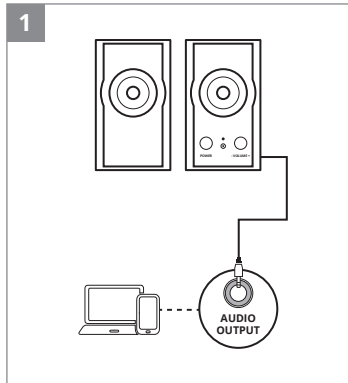

SVEN[®]

QUICK START GUIDE
2.0 MULTIMEDIA SPEAKER SYSTEM

www.sven.fi

SPS-605
SPS-606

[https://www.sven.fi/en/
catalog/multimedia_2.0.htm](https://www.sven.fi/en/catalog/multimedia_2.0.htm)

EN The detailed product information and user manual are on the website. The date of manufacture is on the package.