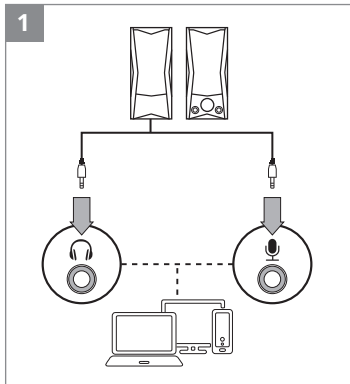

SVEN®

QUICK START GUIDE
2.0 USB GAMING SPEAKER SYSTEM

www.sven.fi

SVEN 445

<https://www.sven.fi/en/catalog/multimedia_2.0.htm>