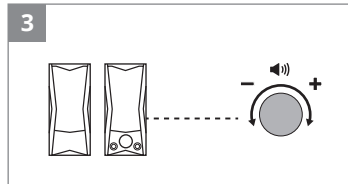

SVEN®

QUICK START GUIDE
2.0 USB GAMING SPEAKER SYSTEM

www.sven.fi

SVEN 445

<https://www.sven.fi/en/catalog/multimedia_2.0.htm>