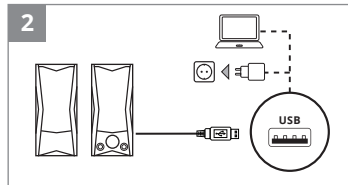

SVEN®

QUICK START GUIDE
2.0 USB GAMING SPEAKER SYSTEM

www.sven.fi

SVEN 445

<https://www.sven.fi/en/catalog/multimedia_2.0.htm>