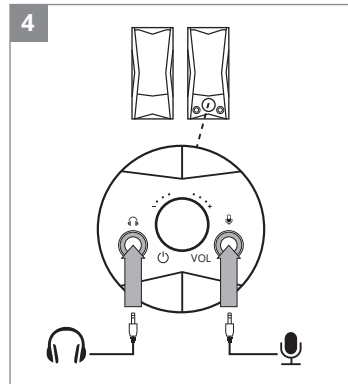

SVEN®

QUICK START GUIDE
2.0 USB GAMING SPEAKER SYSTEM

www.sven.fi

SVEN 445

<https://www.sven.fi/en/catalog/multimedia_2.0.htm>