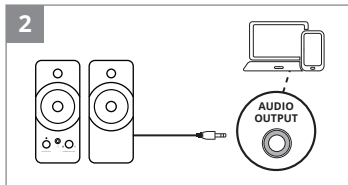

SVEN[®]

QUICK START GUIDE

2.0 MULTIMEDIA USB SPEAKER SYSTEM
WITH BLUETOOTH

www.sven.fi

SVEN 431

EN The detailed product information and user manual are on the website. The date of manufacture is on the package.