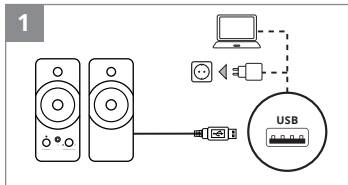

SVEN[®]

QUICK START GUIDE

2.0 MULTIMEDIA USB SPEAKER SYSTEM
WITH BLUETOOTH

www.sven.fi

SVEN 431

EN The detailed product information and user manual are on the website. The date of manufacture is on the package.