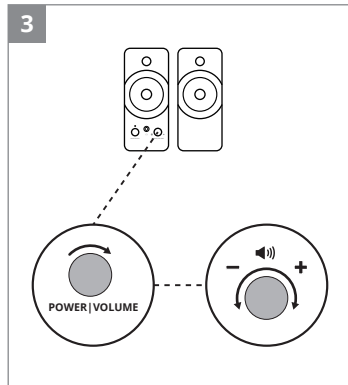

SVEN[®]

QUICK START GUIDE

2.0 MULTIMEDIA USB SPEAKER SYSTEM
WITH BLUETOOTH

www.sven.fi

SVEN 431

EN The detailed product information and user manual are on the website. The date of manufacture is on the package.