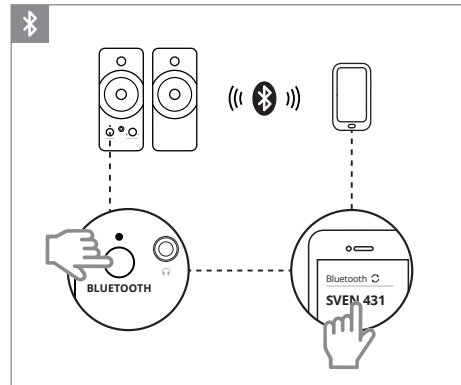

SVEN[®]

QUICK START GUIDE

2.0 MULTIMEDIA USB SPEAKER SYSTEM
WITH BLUETOOTH

www.sven.fi

SVEN 431

EN The detailed product information and user manual are on the website. The date of manufacture is on the package.