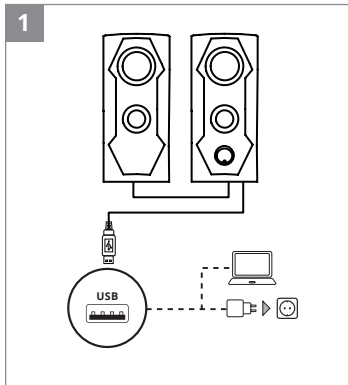

SVEN®

QUICK START GUIDE
2.0 MULTIMEDIA SPEAKER SYSTEM

www.sven.fi

SVEN 410

<https://www.sven.fi/en/catalog/multimedia_2.0.htm>