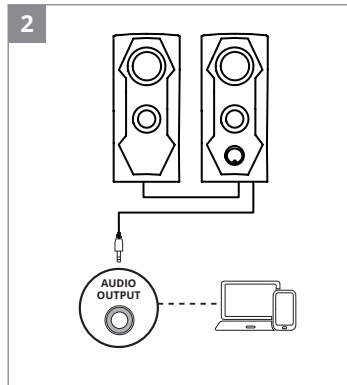

SVEN[®]

QUICK START GUIDE
2.0 MULTIMEDIA SPEAKER SYSTEM

www.sven.fi

SVEN 410

https://www.sven.fi/en/catalog/multimedia_2.0.htm

EN The detailed product information and user manual are on the website. The date of manufacture is on the package.