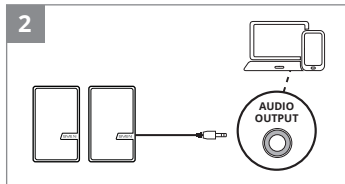

# SVEN 340

**Model: SVEN 340**

Importer: Tiralana OY, Office 102, Kotolahdentie 15,  
48310 Kotka, Finland.

Manufacturer: SVEN PTE. LTD, 176 Joo Chiat Road,  
№ 02-02, Singapore, 427447.

Produced under the control of Oy Sven Scandinavia  
Ltd. 15, Kotolahdentie, Kotka, Finland, 48310.  
Made in China.