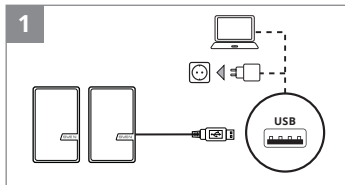

# SVEN 340

**Model: SVEN 340**

Importer: Tiralana OY, Office 102, Kotolahdentie 15,  
48310 Kotka, Finland.

Manufacturer: SVEN PTE. LTD, 176 Joo Chiat Road,  
№ 02-02, Singapore, 427447.

Produced under the control of Oy Sven Scandinavia  
Ltd. 15, Kotolahdentie, Kotka, Finland, 48310.  
Made in China.