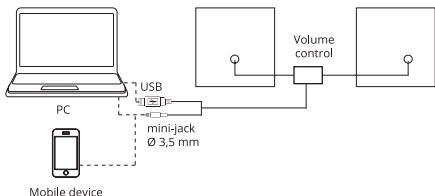

GSS connecting

SVEN 255 Gaming Speaker System can be connected to virtually any audio source: PC sound card, mobile device, etc. (see connection diagram below).

- Before connecting, make sure that GSS is unplugged. Connect signal cable mini-jack 3,5 mm built-in speaker to audio output of the sound source, for example computer, as shown in the diagram below.
- Connect USB-connector to USB-port of PC (laptop or 5V DC power supply) via built-in USB-cable.

Note:

- *After finishing operation with GSS, mind to turn off the USB-cable from the PC, laptop USB port or 5V DC power supply.*

Fig. 1. Connection diagram

TROUBLESHOOTING

Problem	Cause	Solution
GSS does not turn on.	GSS is not connected to the mains outlet.	Check the connection.
	Power switch is off.	Turn on the switch.
No sound.	Volume level is set at minimum value.	Adjust volume control knob.
	Improperly connected audio source.	Connect audio sources correctly.
There is too quiet sound of speakers.	Volume level is set at minimum value.	Adjust volume control knob.
Distortion of sound.	Large amplitude of the input signal.	Turn down source volume and GSS volume.