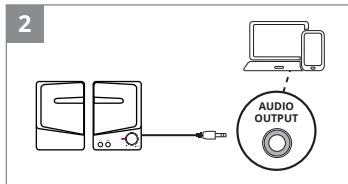

SVEN[®]

QUICK START GUIDE

2.0 USB MULTIMEDIA SPEAKER SYSTEM

www.sven.fi

SVEN 248

https://www.sven.fi/en/catalog/multimedia_2.0.htm

EN The detailed product information and user manual are on the website. The date of manufacture is on the package.