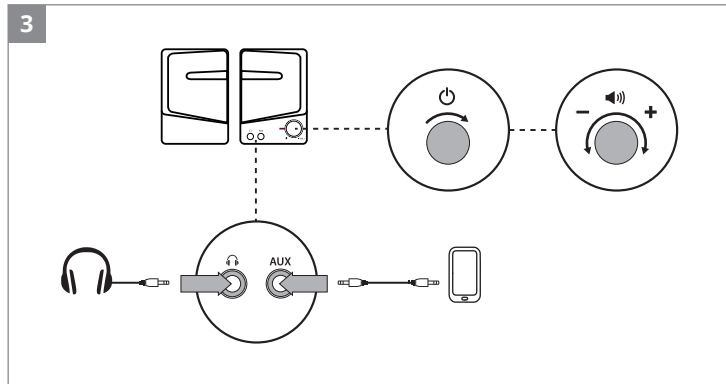

SVEN[®]

QUICK START GUIDE

2.0 USB MULTIMEDIA SPEAKER SYSTEM

www.sven.fi

SVEN 248

https://www.sven.fi/en/catalog/multimedia_2.0.htm

EN The detailed product information and user manual are on the website. The date of manufacture is on the package.