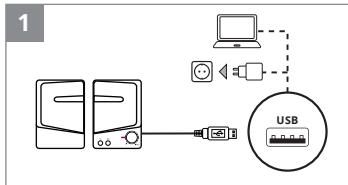

SVEN[®]

QUICK START GUIDE

2.0 USB MULTIMEDIA SPEAKER SYSTEM

www.sven.fi

SVEN 248

https://www.sven.fi/en/catalog/multimedia_2.0.htm

EN The detailed product information and user manual are on the website. The date of manufacture is on the package.