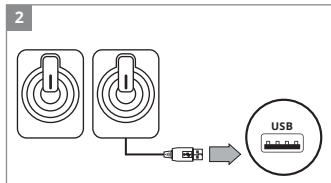

SVEN®

QUICK START GUIDE

2.0 MULTIMEDIA SPEAKER SYSTEM

www.sven.fi

SVEN 225

Model: SVEN 225

Importer: Tiralana OY, Office 102, Kotolahdentie 15, 48310 Kotka, Finland.

Manufacturer: SVEN PTE. LTD, 176 Joo Chiat Road, № 02-02, Singapore, 427447.