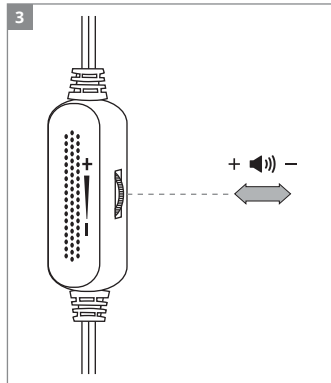

SVEN®

QUICK START GUIDE

2.0 MULTIMEDIA SPEAKER SYSTEM

www.sven.fi

SVEN 225

Model: SVEN 225

Importer: Tiralana OY, Office 102, Kotolahdentie 15, 48310 Kotka, Finland.

Manufacturer: SVEN PTE. LTD, 176 Joo Chiat Road, № 02-02, Singapore, 427447.