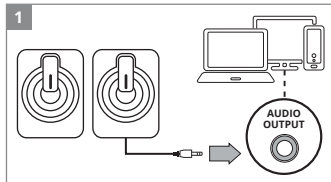

SVEN®

QUICK START GUIDE

2.0 MULTIMEDIA SPEAKER SYSTEM

www.sven.fi

SVEN 225

Model: SVEN 225

Importer: Tiralana OY, Office 102, Kotolahdentie 15, 48310 Kotka, Finland.

Manufacturer: SVEN PTE. LTD, 176 Joo Chiat Road, № 02-02, Singapore, 427447.