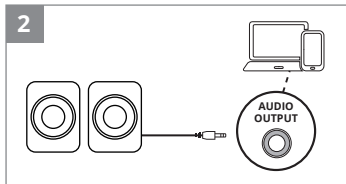

SVEN®

QUICK START GUIDE

2.0 USB MULTIMEDIA SPEAKER SYSTEM

www.sven.fi

SVEN 130

<https://www.sven.fi/en/catalog/multimedia_2.0.htm>