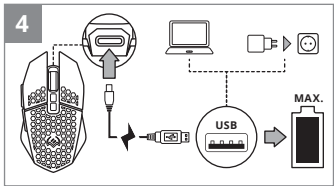

<https://www.sven.fi/en/catalog/gaming_mouse.htm>