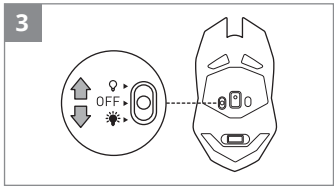

<https://www.sven.fi/en/catalog/gaming_mouse.htm>