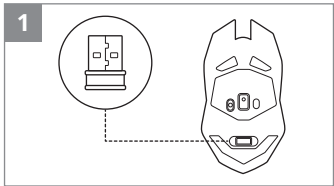

<https://www.sven.fi/en/catalog/gaming_mouse.htm>