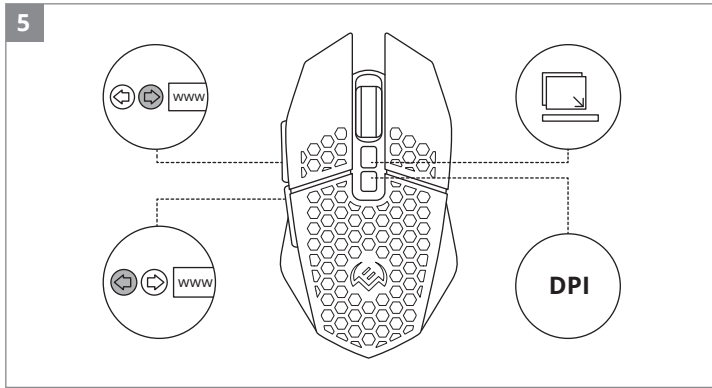

<https://www.sven.fi/en/catalog/gaming_mouse.htm>