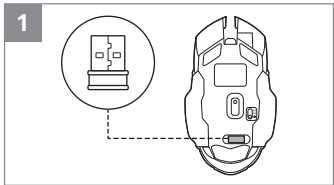

<https://www.sven.fi/en/catalog/gaming_mouse.htm>