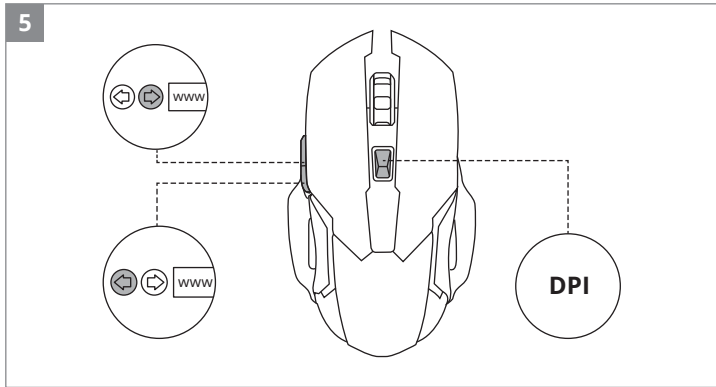

<https://www.sven.fi/en/catalog/gaming_mouse.htm>