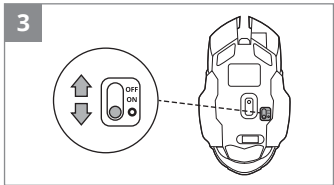

<https://www.sven.fi/en/catalog/gaming_mouse.htm>