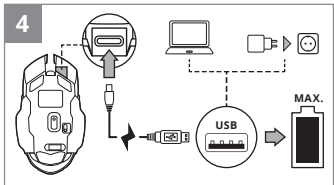

<https://www.sven.fi/en/catalog/gaming_mouse.htm>