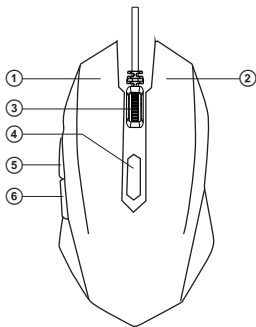

DESCRIPTION

- ① Left button
- ② Right button
- ③ Scroll Wheel
- ④ DPI Switch
- ⑤ Forward navigation button
- ⑥ Back navigation button

Backlight color changes when pressing DPI switch button. To switch backlight off you should press ⑥ «Forward» or ⑤ «Back» button together with ④ DPI Switch.

Fig. 1. Top view

INSTALLATION

- Connect the mouse to an available USB port of your PC.
- Installation of the mouse is automatic after its connection to a PC USB port.

TROUBLESHOOTING

Problem	Solution
The mouse is not working.	1. Disconnect the mouse from the PC and check connector pins for possible damage. If there is no external damage found and connector pins are OK, connect the mouse to the PC. 2. Contact your nearest authorized service center.