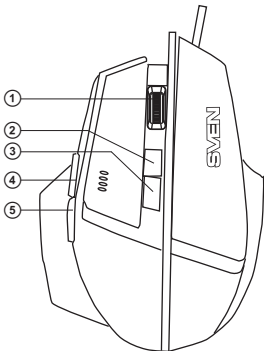

**DESCRIPTION**

- ① Scroll wheel
- ② DPI resolution switch
- ③ DPI resolution switch
- ④ Move forward
- ⑤ Move backward

**INSTALLATION**

- Connect the mouse to an available USB port of your PC.
- Installation of the mouse is automatic after its connection to a PC USB port.