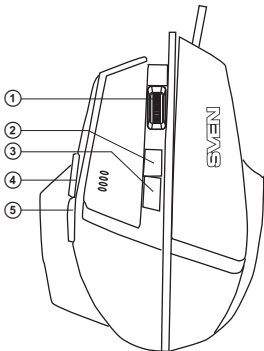

- Windows XP/Vista/7/8/10.
- Free USB port.

**DESCRIPTION**

- ① Scroll wheel
- ② DPI resolution switch
- ③ DPI resolution switch
- ④ Move forward
- ⑤ Move backward

**INSTALLATION**

- Connect the mouse to an available USB port of your PC.
- Installation of the mouse is automatic after its connection to a PC USB port.