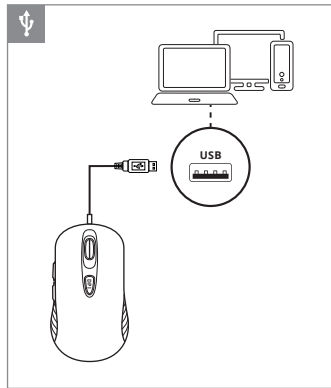

SVEN[®]

QUICK START GUIDE
GAMING MOUSE

www.sven.fi

RX-G820

[https://www.sven.fi/en/
catalog/mouse.htm](https://www.sven.fi/en/catalog/mouse.htm)

Model: RX-G820

Importer: Tiralana OY, Office 102, Kotolahdentie 15,
48310 Kotka, Finland.