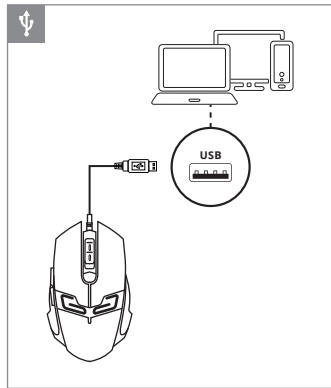

**SVEN**<sup>®</sup>

**QUICK START GUIDE**  
**GAMING MOUSE**

www.sven.fi

**RX-G805**

[https://www.sven.fi/en/  
catalog/mouse.htm](https://www.sven.fi/en/catalog/mouse.htm)

**Model: RX-G805**

Importer: Tiralana OY, Office 102, Kotolahdentie 15,  
48310 Kotka, Finland.