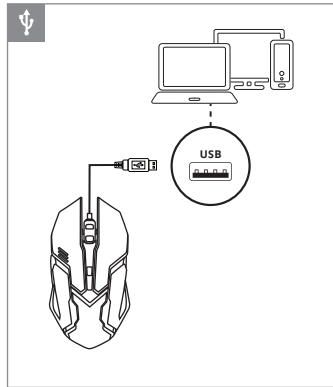

SVEN[®]

QUICK START GUIDE
GAMING MOUSE

www.sven.fi

RX-G740

[https://www.sven.fi/en/
catalog/mouse.htm](https://www.sven.fi/en/catalog/mouse.htm)

Model: RX-G740

Importer: Tiralana OY, Office 102, Kotolahdentie 15,
48310 Kotka, Finland.