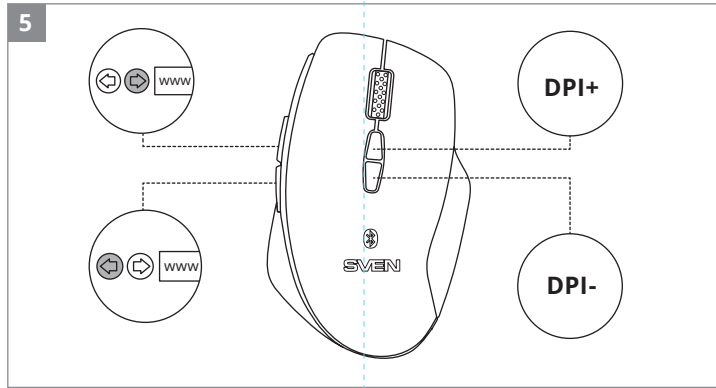

<https://www.sven.fi/en/catalog/mouse.htm>