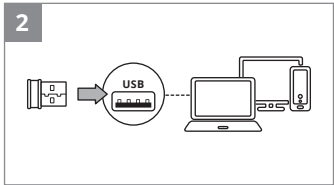

<https://www.sven.fi/en/catalog/mouse.htm>