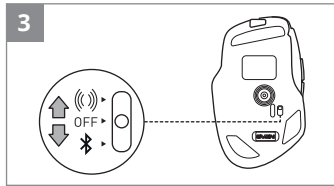

<https://www.sven.fi/en/catalog/mouse.htm>