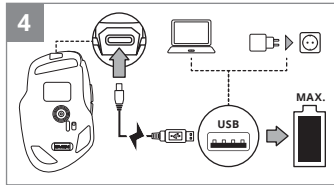

<https://www.sven.fi/en/catalog/mouse.htm>