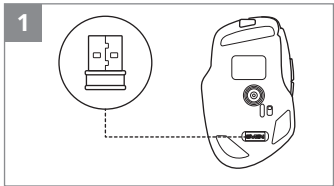

<https://www.sven.fi/en/catalog/mouse.htm>