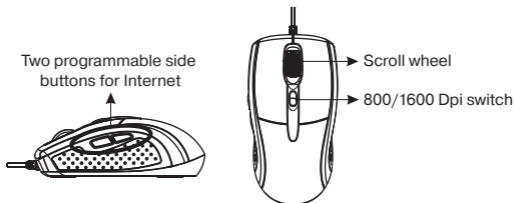

- MRL (Mirrored Reflection Lens) optical technology allows to work better and more productive compared to other computer mouse and practically on any surface
- 5 + 1 (scroll wheel)
- Two programmable side buttons for Internet
- 800/1600 Dpi switch
- USB interface
- Drivers installation not required for Windows XP/Vista/7/8
- Rubber coating on mouse case
- Natural shape of mouse comfortable for hand