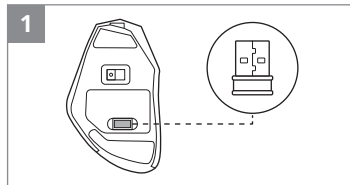

www.sven.fi

2B0822

SVEN[®]

QUICK START GUIDE
WIRELESS MOUSE

www.sven.fi

RX-580SW

<https://www.sven.fi/en/catalog/mouse.htm>