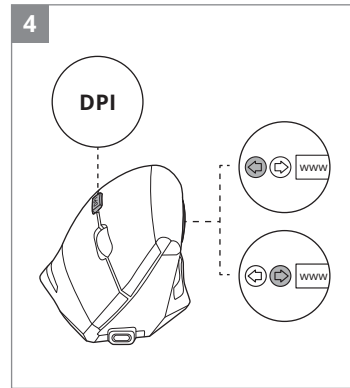

www.sven.fi

2B0822

SVEN[®]

QUICK START GUIDE
WIRELESS MOUSE

www.sven.fi

RX-580SW

<https://www.sven.fi/en/catalog/mouse.htm>