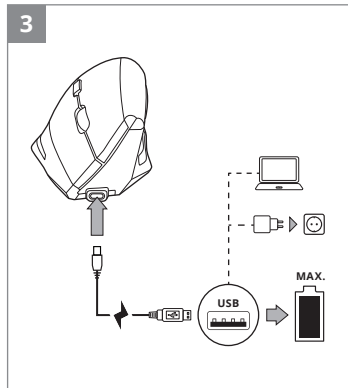

www.sven.fi

2B0822

SVEN[®]

QUICK START GUIDE
WIRELESS MOUSE

www.sven.fi

RX-580SW

<https://www.sven.fi/en/catalog/mouse.htm>