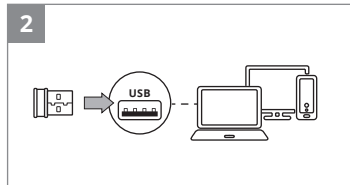

www.sven.fi

2B0822

SVEN[®]

QUICK START GUIDE
WIRELESS MOUSE

www.sven.fi

RX-580SW

<https://www.sven.fi/en/catalog/mouse.htm>