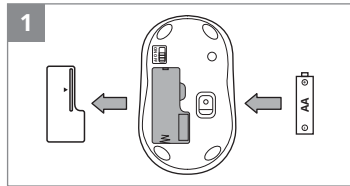

SVEN®

QUICK START GUIDE

DOUBLE MODE SILENT
WIRELESS MOUSE

www.sven.fi

RX-575SW

<https://www.sven.fi/en/catalog/mouse.htm>