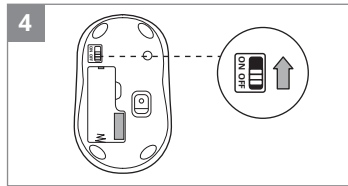

SVEN®

QUICK START GUIDE

DOUBLE MODE SILENT
WIRELESS MOUSE

www.sven.fi

RX-575SW

<https://www.sven.fi/en/catalog/mouse.htm>