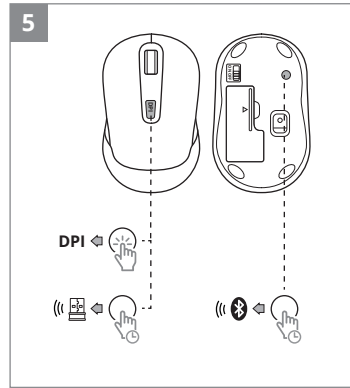

SVEN[®]

QUICK START GUIDE

DOUBLE MODE SILENT
WIRELESS MOUSE

www.sven.fi

RX-575SW

<https://www.sven.fi/en/catalog/mouse.htm>