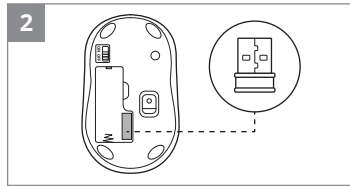

SVEN®

QUICK START GUIDE

DOUBLE MODE SILENT
WIRELESS MOUSE

www.sven.fi

RX-575SW

<https://www.sven.fi/en/catalog/mouse.htm>