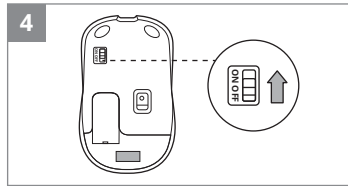

SVEN®

QUICK START GUIDE
WIRELESS MOUSE

www.sven.fi

RX-560SW

<https://www.sven.fi/en/catalog/mouse.htm>