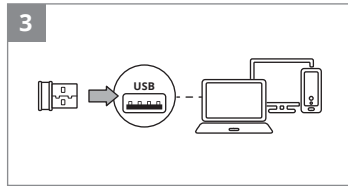

SVEN®

QUICK START GUIDE
WIRELESS MOUSE

www.sven.fi

RX-560SW

<https://www.sven.fi/en/catalog/mouse.htm>