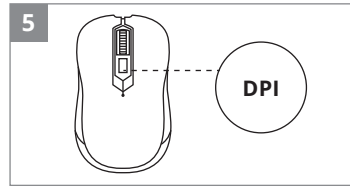

SVEN®

QUICK START GUIDE
WIRELESS MOUSE

www.sven.fi

RX-560SW

<https://www.sven.fi/en/catalog/mouse.htm>