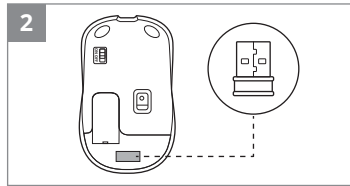

SVEN®

QUICK START GUIDE
WIRELESS MOUSE

www.sven.fi

RX-560SW

<https://www.sven.fi/en/catalog/mouse.htm>