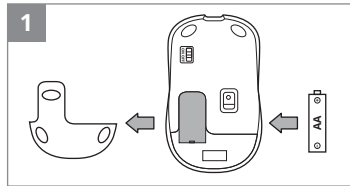

SVEN®

QUICK START GUIDE
WIRELESS MOUSE

www.sven.fi

RX-560SW

<https://www.sven.fi/en/catalog/mouse.htm>