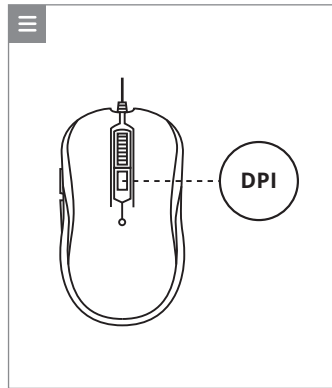

**SVEN**<sup>®</sup>

**QUICK START GUIDE**  
**WIRED MOUSE**

[www.sven.fi](http://www.sven.fi)

**RX-520S**

<https://www.sven.fi/en/catalog/mouse.htm>

**EN** The detailed product information and user manual are on the website. The date of manufacture is on the package.