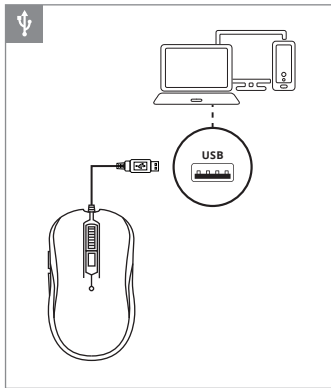

**SVEN**<sup>®</sup>

**QUICK START GUIDE**  
**WIRED MOUSE**

[www.sven.fi](http://www.sven.fi)

**RX-520S**

<https://www.sven.fi/en/catalog/mouse.htm>

**EN** The detailed product information and user manual are on the website. The date of manufacture is on the package.