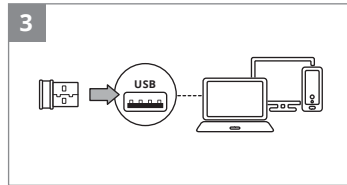

**SVEN**<sup>®</sup>

**QUICK START GUIDE**  
SILENT WIRELESS MOUSE

www.sven.fi

**RX-515SW**

<https://www.sven.fi/en/catalog/mouse.htm>

**EN** The detailed product information and user manual are on the website. The date of manufacture is on the package.