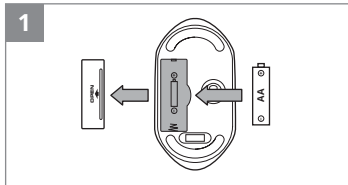

**SVEN**<sup>®</sup>

**QUICK START GUIDE**  
SILENT WIRELESS MOUSE

www.sven.fi

**RX-515SW**

<https://www.sven.fi/en/catalog/mouse.htm>

**EN** The detailed product information and user manual are on the website. The date of manufacture is on the package.