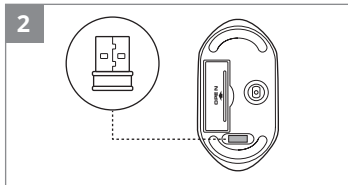

**SVEN**<sup>®</sup>

**QUICK START GUIDE**  
SILENT WIRELESS MOUSE

www.sven.fi

**RX-515SW**

<https://www.sven.fi/en/catalog/mouse.htm>

**EN** The detailed product information and user manual are on the website. The date of manufacture is on the package.