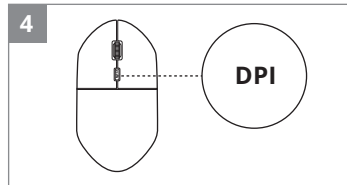

**SVEN**<sup>®</sup>

**QUICK START GUIDE**  
SILENT WIRELESS MOUSE

www.sven.fi

**RX-515SW**

<https://www.sven.fi/en/catalog/mouse.htm>

**EN** The detailed product information and user manual are on the website. The date of manufacture is on the package.