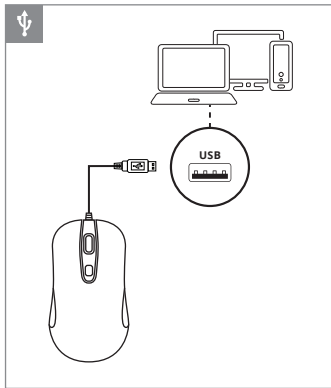

SVEN[®]

QUICK START GUIDE
WIRED MOUSE

www.sven.fi

RX-515S

[https://www.sven.fi/en/
catalog/mouse.htm](https://www.sven.fi/en/catalog/mouse.htm)

EN The detailed product information and user manual are on the website. The date of manufacture is on the package.