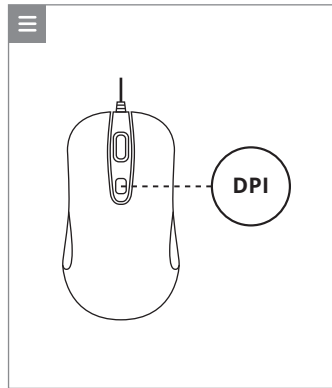

SVEN[®]

QUICK START GUIDE
WIRED MOUSE

www.sven.fi

RX-515S

[https://www.sven.fi/en/
catalog/mouse.htm](https://www.sven.fi/en/catalog/mouse.htm)

EN The detailed product information and user manual are on the website. The date of manufacture is on the package.