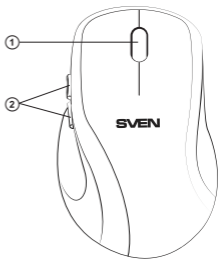

### 4. DESCRIPTION

- ① Scroll wheel
- ② Additional Forward and Back navigation buttons

### 5. INSTALLATION

- Connect the mouse to an available USB port of your PC.
- Installation of the mouse is automatic after its connection to the PC USB port.

Fig. 1. Top view