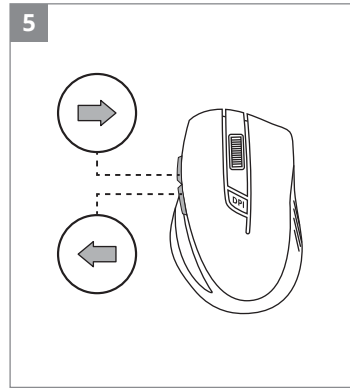

www.sven.fi

2B0622

SVEN[®]

QUICK START GUIDE
WIRELESS MOUSE

www.sven.fi

RX-425W

<https://www.sven.fi/en/catalog/mouse.htm>