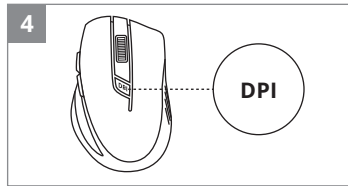

www.sven.fi

2B0622

SVEN[®]

QUICK START GUIDE
WIRELESS MOUSE

www.sven.fi

RX-425W

<https://www.sven.fi/en/catalog/mouse.htm>