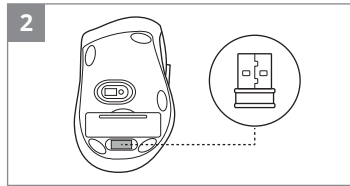

www.sven.fi

2B0622

SVEN[®]

QUICK START GUIDE
WIRELESS MOUSE

www.sven.fi

RX-425W

<https://www.sven.fi/en/catalog/mouse.htm>