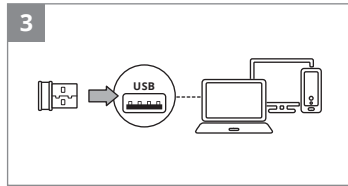

www.sven.fi

2B0622

SVEN[®]

QUICK START GUIDE
WIRELESS MOUSE

www.sven.fi

RX-425W

<https://www.sven.fi/en/catalog/mouse.htm>