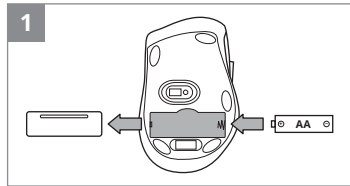

www.sven.fi

2B0622

SVEN[®]

QUICK START GUIDE
WIRELESS MOUSE

www.sven.fi

RX-425W

<https://www.sven.fi/en/catalog/mouse.htm>