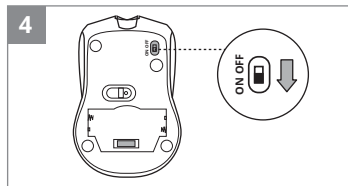

www.sven.fi

2B0622

SVEN[®]

QUICK START GUIDE
WIRELESS MOUSE

www.sven.fi

RX-400W

<https://www.sven.fi/en/catalog/mouse.htm>