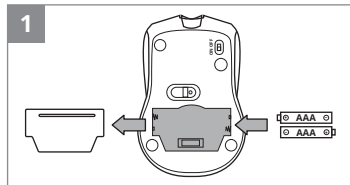

www.sven.fi

2B0622

SVEN[®]

QUICK START GUIDE
WIRELESS MOUSE

www.sven.fi

RX-400W

<https://www.sven.fi/en/catalog/mouse.htm>