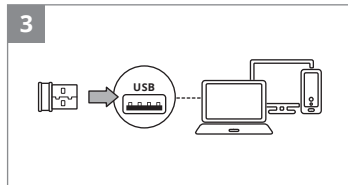

www.sven.fi

2B0622

SVEN[®]

QUICK START GUIDE
WIRELESS MOUSE

www.sven.fi

RX-400W

<https://www.sven.fi/en/catalog/mouse.htm>