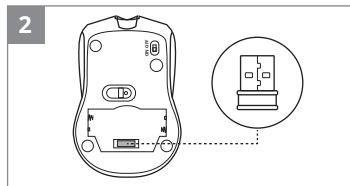

www.sven.fi

2B0622

SVEN[®]

QUICK START GUIDE
WIRELESS MOUSE

www.sven.fi

RX-400W

<https://www.sven.fi/en/catalog/mouse.htm>