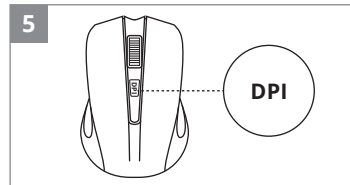

www.sven.fi

2B0622

SVEN[®]

QUICK START GUIDE
WIRELESS MOUSE

www.sven.fi

RX-400W

<https://www.sven.fi/en/catalog/mouse.htm>