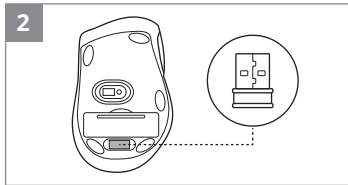

www.sven.fi

2B0622

SVEN[®]

QUICK START GUIDE
WIRELESS MOUSE

www.sven.fi

RX-325
WIRELESS

<https://www.sven.fi/en/catalog/mouse.htm>