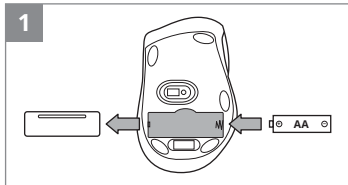

www.sven.fi

2B0622

SVEN[®]

QUICK START GUIDE
WIRELESS MOUSE

www.sven.fi

RX-325
WIRELESS

<https://www.sven.fi/en/catalog/mouse.htm>