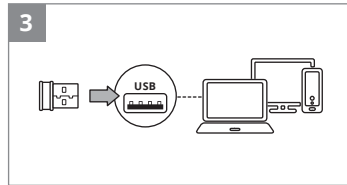

www.sven.fi

2B0622

SVEN[®]

QUICK START GUIDE
WIRELESS MOUSE

www.sven.fi

RX-325
WIRELESS

<https://www.sven.fi/en/catalog/mouse.htm>