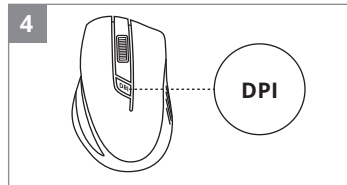

www.sven.fi

2B0622

SVEN[®]

QUICK START GUIDE
WIRELESS MOUSE

www.sven.fi

RX-325
WIRELESS

<https://www.sven.fi/en/catalog/mouse.htm>