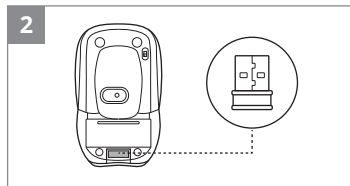

SVEN®

QUICK START GUIDE
WIRELESS MOUSE

www.sven.fi

RX-305
WIRELESS

<https://www.sven.fi/en/catalog/mouse.htm>