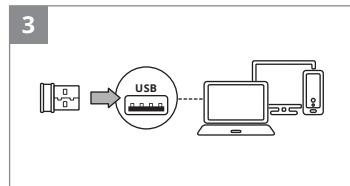

SVEN®

QUICK START GUIDE
WIRELESS MOUSE

www.sven.fi

RX-305
WIRELESS

<https://www.sven.fi/en/catalog/mouse.htm>