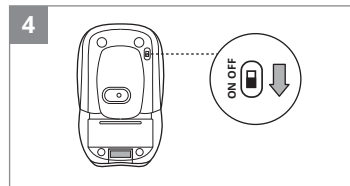

SVEN®

QUICK START GUIDE
WIRELESS MOUSE

www.sven.fi

RX-305
WIRELESS

<https://www.sven.fi/en/catalog/mouse.htm>