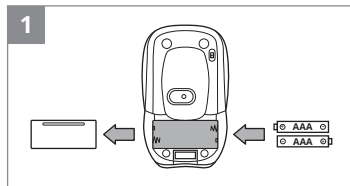

SVEN®

QUICK START GUIDE
WIRELESS MOUSE

www.sven.fi

RX-305
WIRELESS

<https://www.sven.fi/en/catalog/mouse.htm>