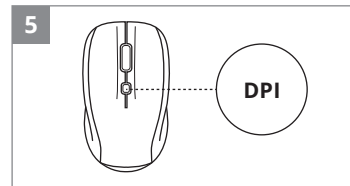

SVEN®

QUICK START GUIDE
WIRELESS MOUSE

www.sven.fi

RX-305
WIRELESS

<https://www.sven.fi/en/catalog/mouse.htm>