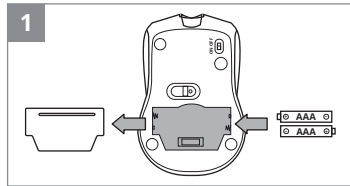

SVEN®

QUICK START GUIDE
WIRELESS MOUSE

www.sven.fi

RX-300
WIRELESS

<https://www.sven.fi/en/catalog/mouse.htm>