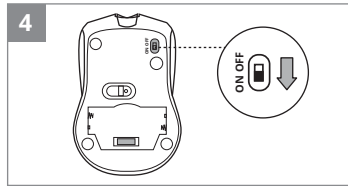

SVEN®

QUICK START GUIDE
WIRELESS MOUSE

www.sven.fi

RX-300
WIRELESS

<https://www.sven.fi/en/catalog/mouse.htm>