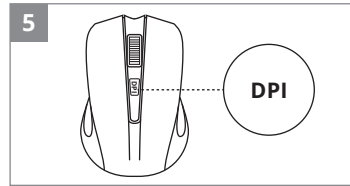

SVEN®

QUICK START GUIDE
WIRELESS MOUSE

www.sven.fi

RX-300
WIRELESS

<https://www.sven.fi/en/catalog/mouse.htm>