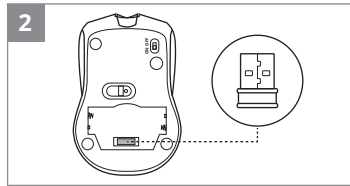

SVEN®

QUICK START GUIDE
WIRELESS MOUSE

www.sven.fi

RX-300
WIRELESS

<https://www.sven.fi/en/catalog/mouse.htm>